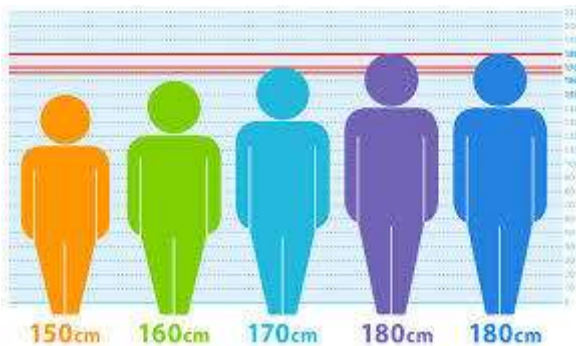

general

weather

interest

different

average

interrupt